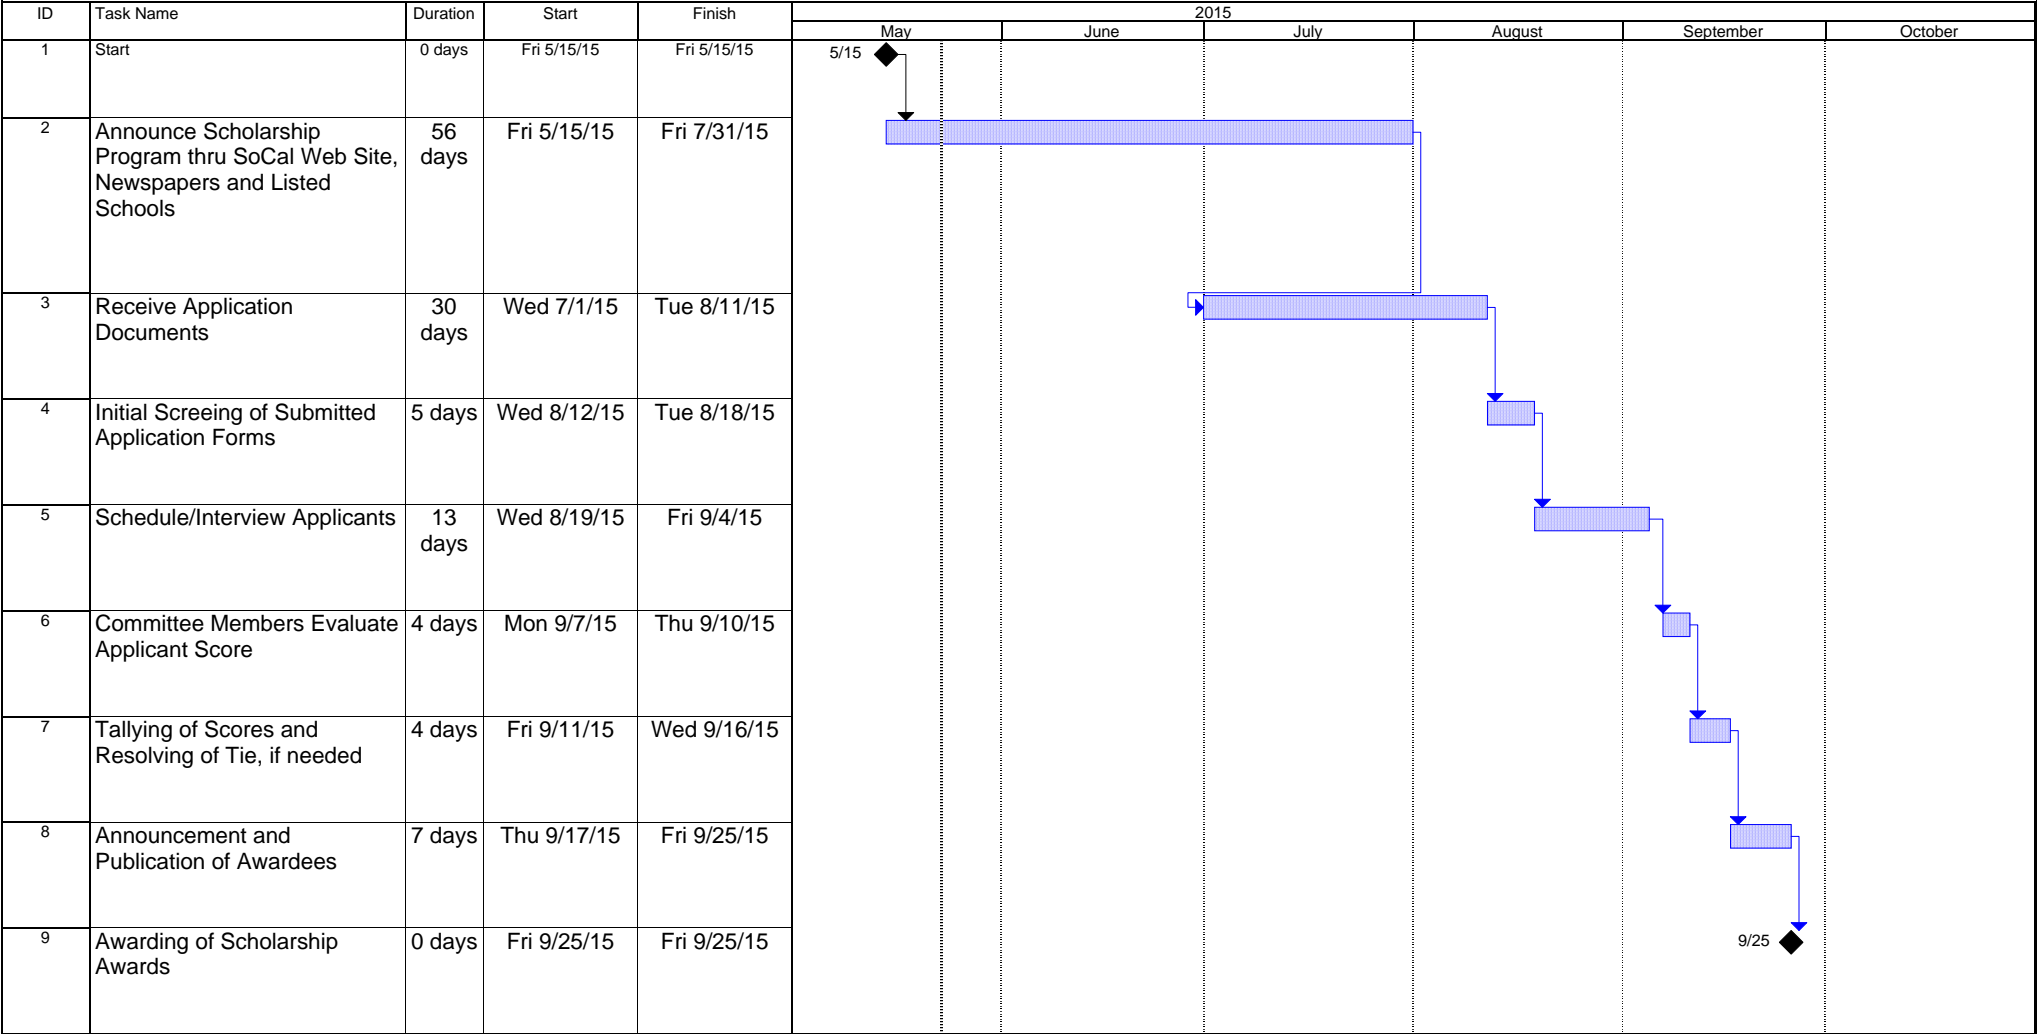

FASAE SoCAL/FSEF 2015 USA SCHOLARSHIP AWARD TIMELINE

FASAE SoCal Education Foundation	Task Progress Milestone	Summary Rolled Up Task Rolled Up Milestone	Rolled Up Progress External Tasks Project Summary	Split Rolled Up Split External Milestone	Deadline
----------------------------------	---	--	---	--	----------